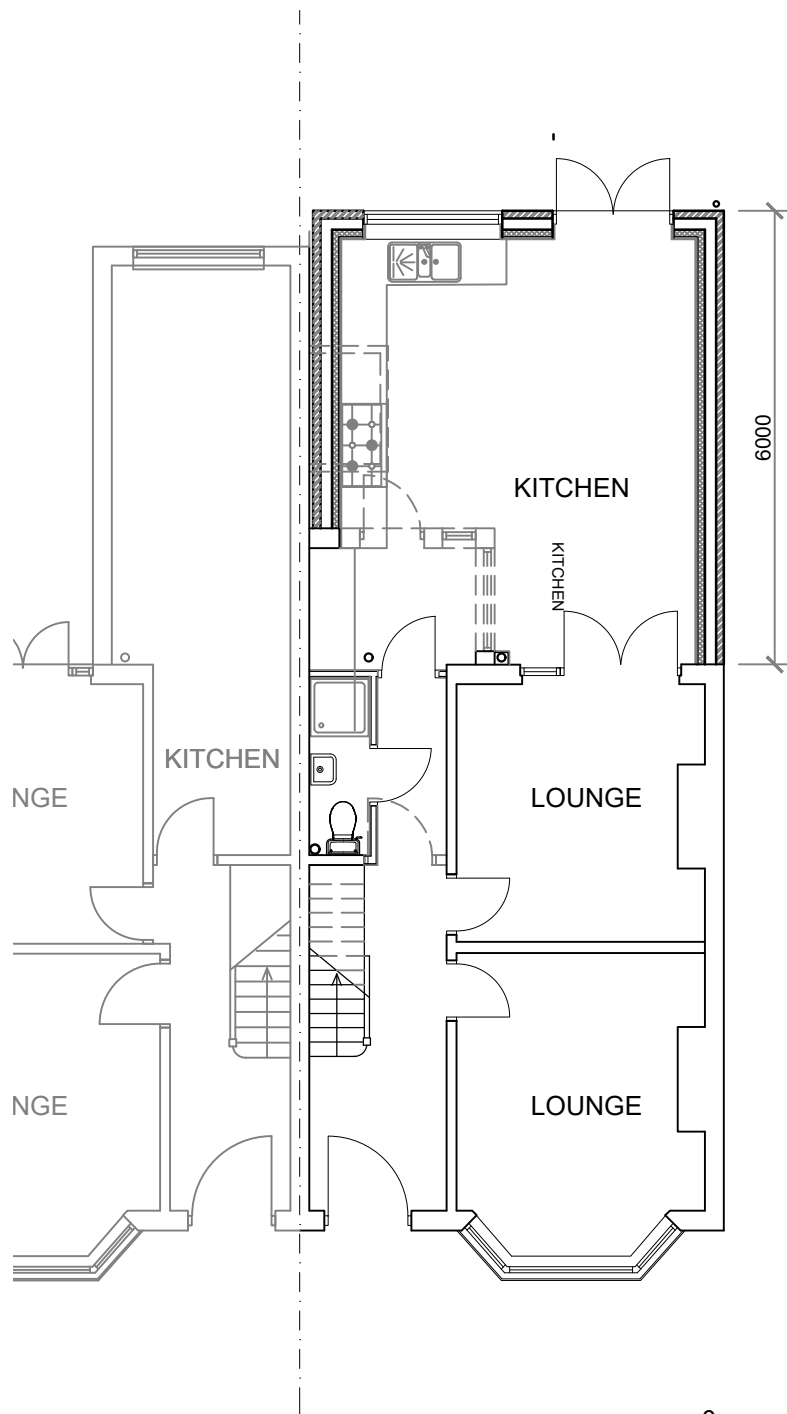

NOTES

PROJECT -
double storey rear
extension

107 blackwatch road

DRAWING TITLE -
proposed ground floor
plan

DRAWING NUMBER -
06

SCALE -
1:100 @ a4

DATE -
april 2024

DRAWN -
Zi

REVISION -
-