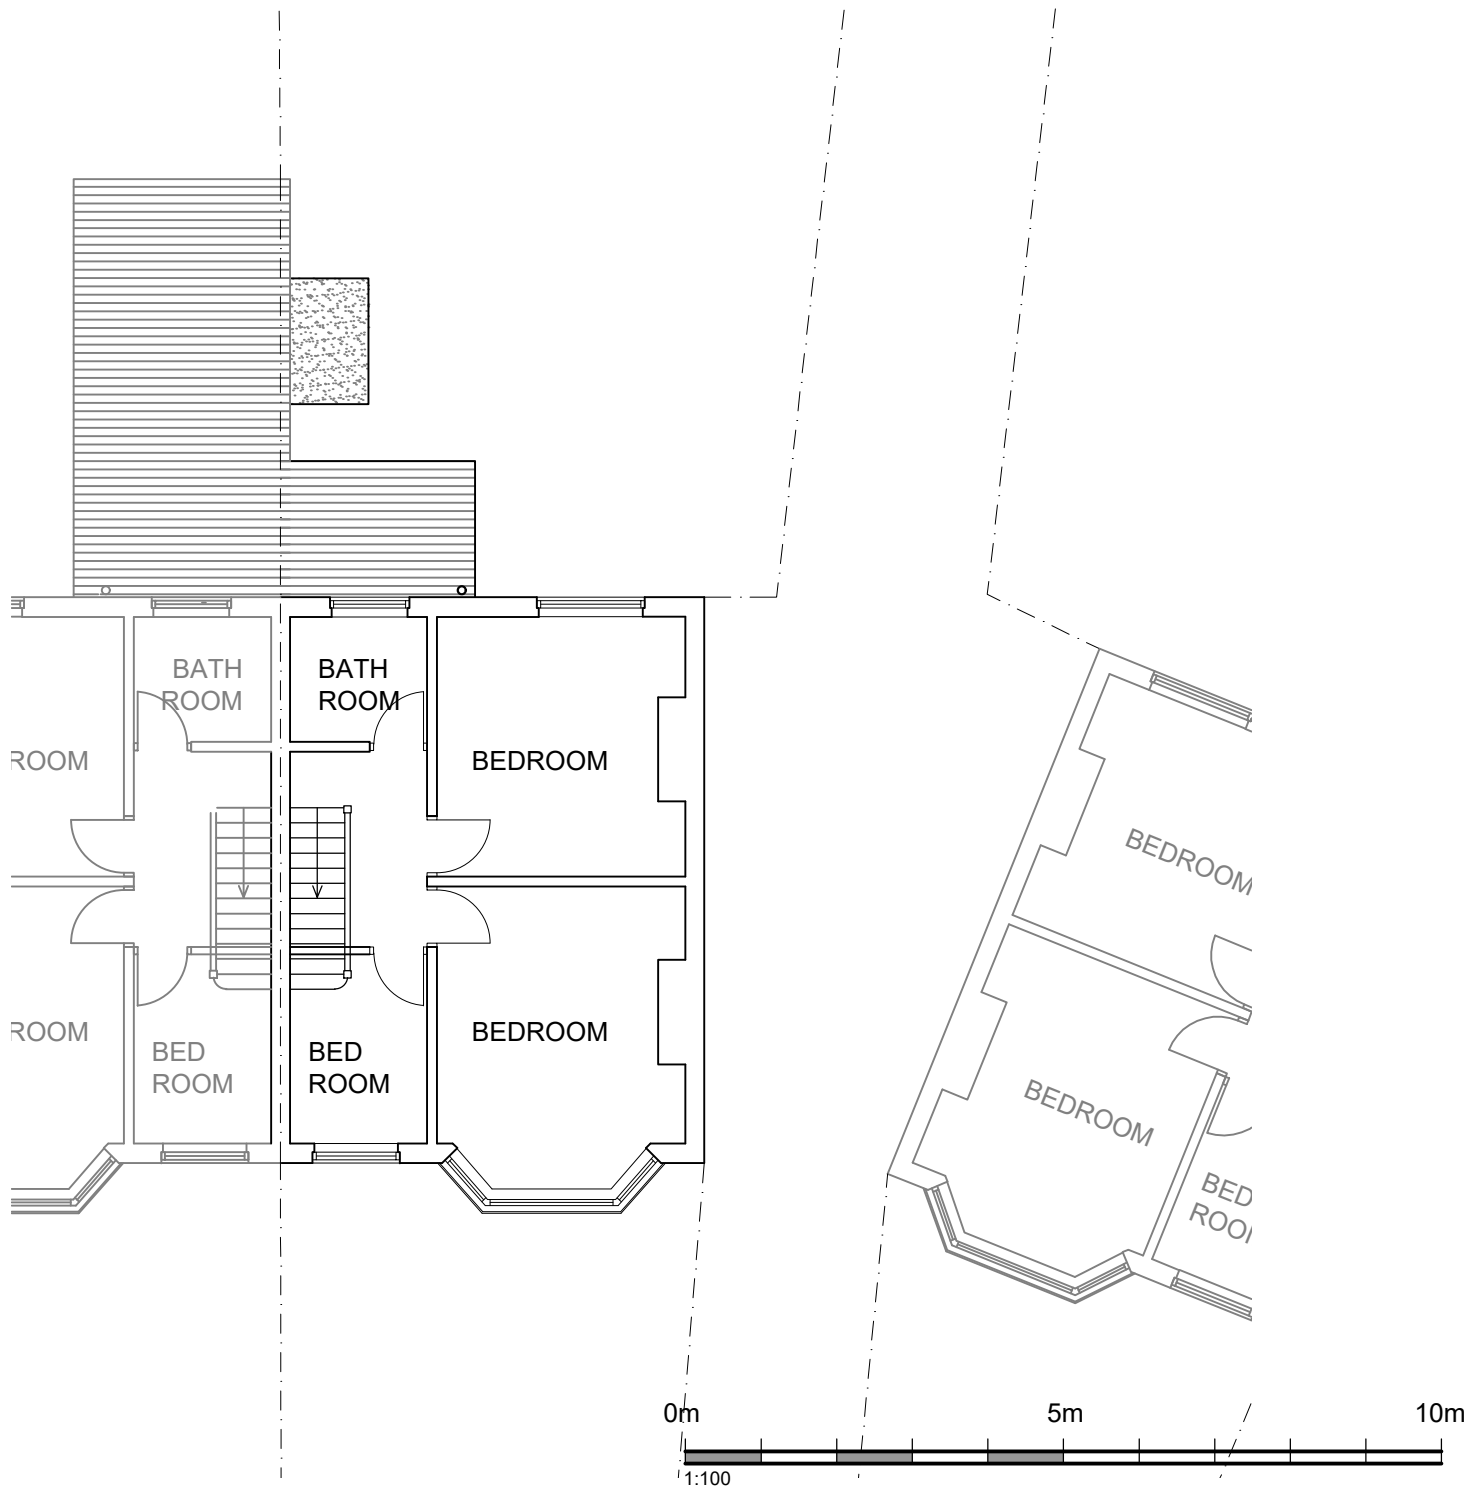

SITE PLAN - 1:500

NOTES

PROJECT -
two storey rear extension
107 blackwatch road

DRAWING TITLE -
existing ground floor
plan

DRAWING NUMBER -
12

SCALE -
1:100 @ a4

DATE -
april 2024

DRAWN -
Zi

REVISION -
-

NOTES

PROJECT -
two storey rear extension

107 blackwatch road

DRAWING TITLE -
existing first floor plan

DRAWING NUMBER -
04

SCALE -
1:100 @ a4

DATE -
april 2024

DRAWING TITLE -
proposed ground floor
plan

DRAWING NUMBER -
06

SCALE -
1:100 @ a4

DATE -
april 2024

DRAWN -
Zi

REVISION -
-

NOTES

rev a - drawing title amended and shower window note added - 31.05.24

PROJECT -
double storey rear extension

107 blackwatch road

DRAWING TITLE -
proposed first floor plan

DRAWING NUMBER -
07a

SCALE -
1:100 @ a4

DATE -
april 2024

DRAWN -
Zi

REVISION -
-