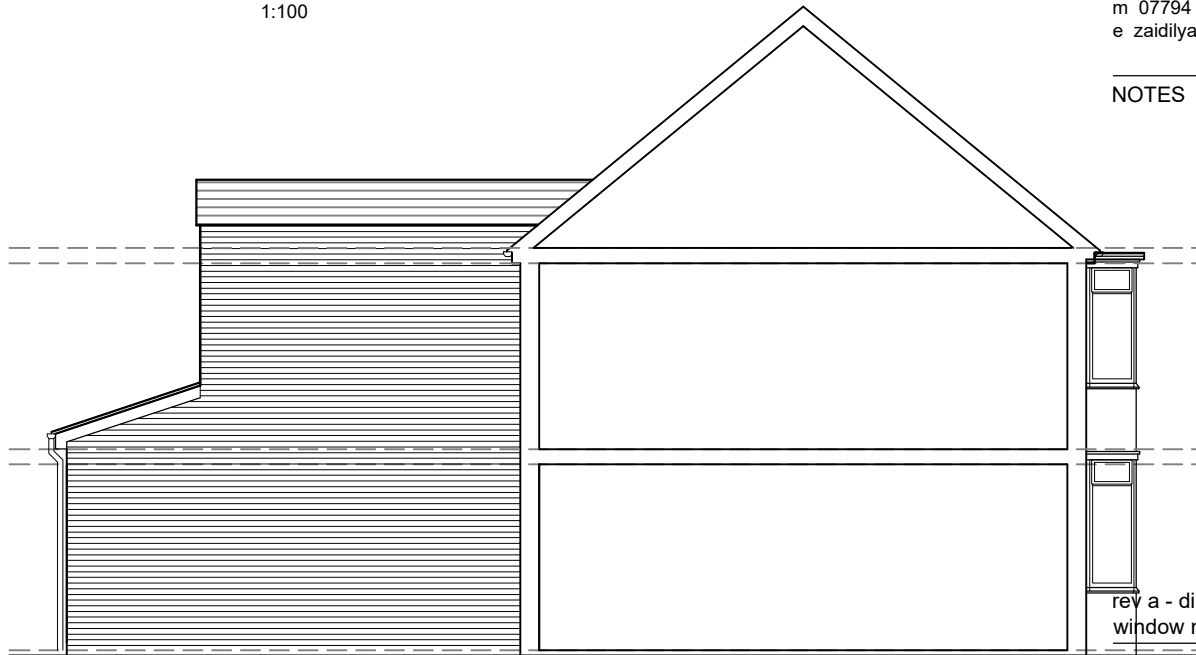

proposed side elevation - 1:100

rev a - dimensions and shower window note added - 31.05.24

PROJECT -

double storey rear extension

107 blackwatch road

DRAWING TITLE -

proposed elevations