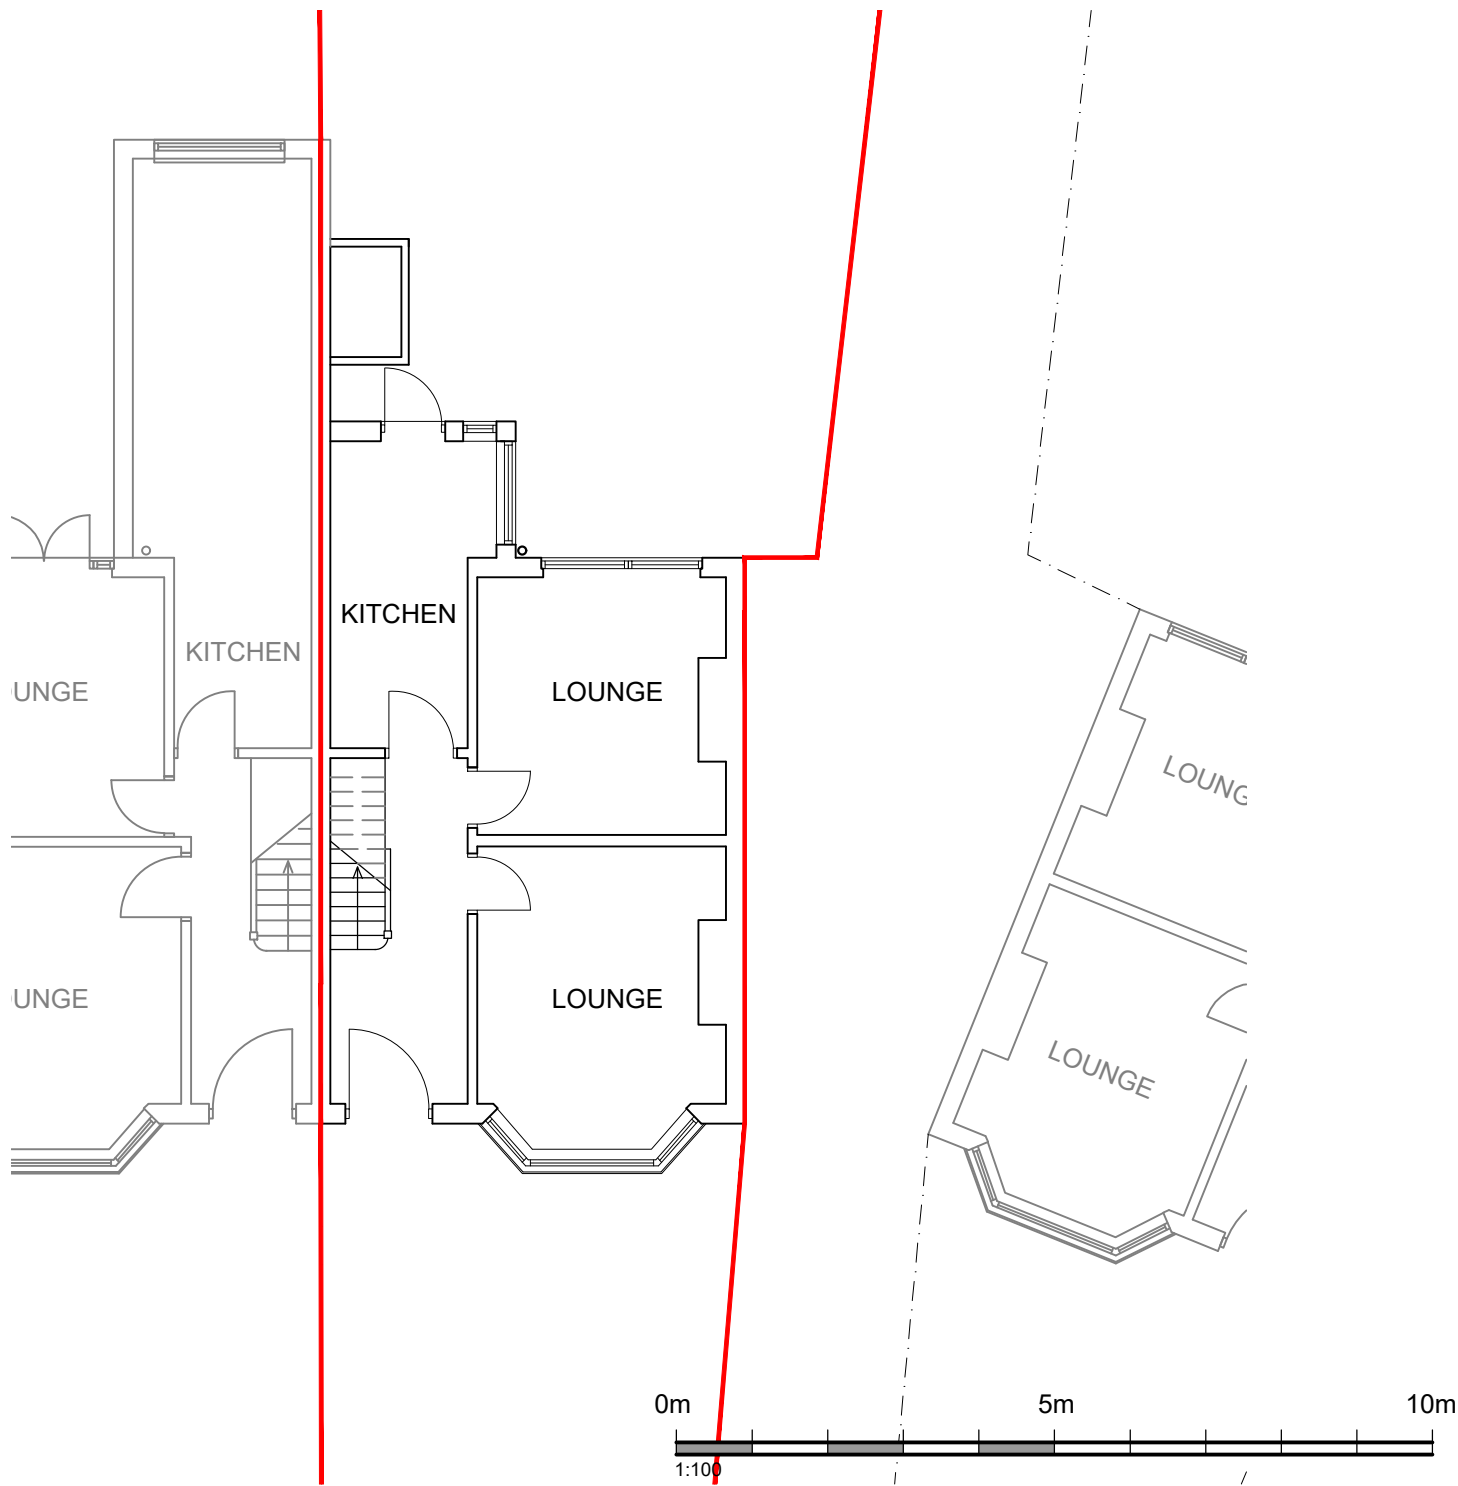

PROJECT -
two storey rear extension
107 blackwatch road

DRAWING TITLE -
location and site plan

DRAWING NUMBER -
01

SCALE -
as shown @ a4

DATE -
april 2024

DRAWN -
Zi

REVISION -
-

SITE LOCATION PLAN - 1:1250

SITE PLAN - 1:500

NOTES

PROJECT -
two storey rear extension
107 blackwatch road

DRAWING TITLE -
existing ground floor
plan

DRAWING NUMBER -
12

SCALE -
1:100 @ a4

DATE -
april 2024

DRAWN -
Zi

DRAWING TITLE -
proposed ground floor
plan

DRAWING NUMBER -
06

SCALE -
1:100 @ a4

DATE -
april 2024

DRAWN -
Zi

REVISION -
-

NOTES

rev a - drawing title amended and shower window note added - 31.05.24

PROJECT -
double storey rear extension

107 blackwatch road

DRAWING TITLE -
proposed first floor plan

DRAWING NUMBER -
07a

SCALE -
1:100 @ a4

DATE -
april 2024

DRAWN -
Zi

REVISION -
-