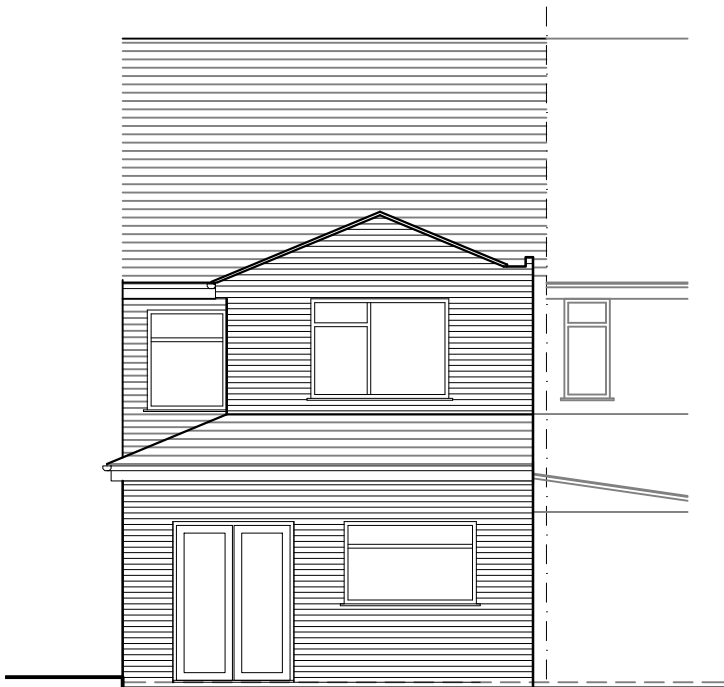

NOTES

proposed rear elevation - 1:100

proposed side elevation - 1:100

rev a - dimensions and shower window note added - 31.05.24

PROJECT -

double storey rear extension

107 blackwatch road

DRAWING TITLE -

proposed elevations

proposed side elevation - 1:100

DRAWING NUMBER -
08a

SCALE -
1:100 @ a4

DATE -
april 2024

DRAWN -
Zi

REVISION -