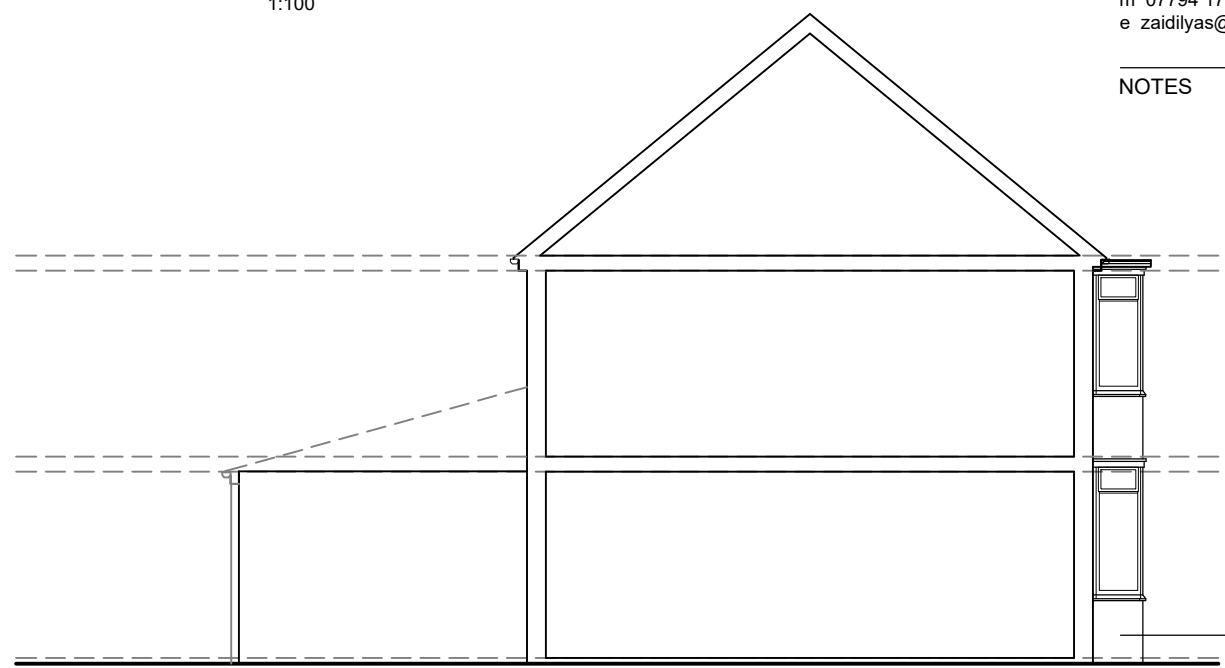

DRAWN -
Zi

REVISION -
-

NOTES

existing rear elevation - 1:100

existing side elevation - 1:100

existing side elevation - 1:100

PROJECT -

double storey rear extension

107 blackwatch road

DRAWING TITLE -

existing elevations

DRAWING NUMBER -

05

SCALE -

1:100 @ a4

DATE -