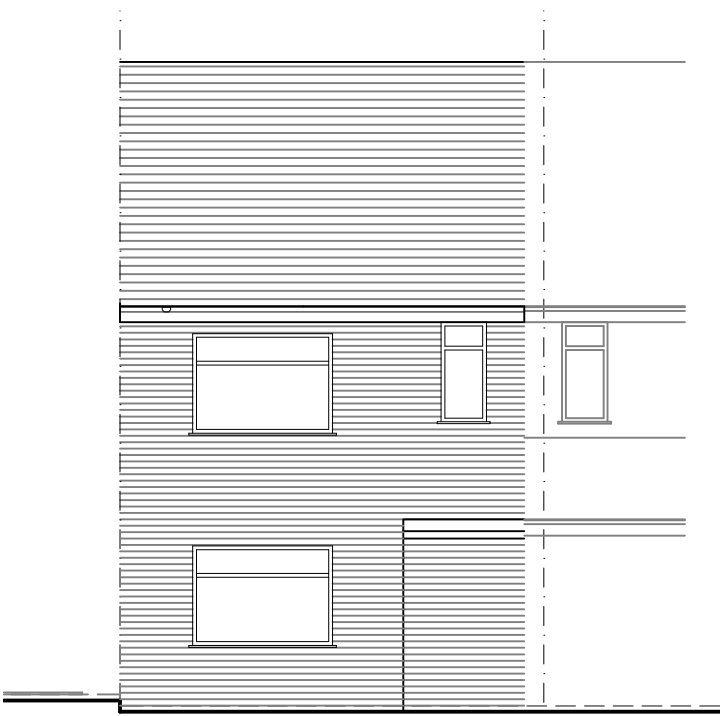

SITE PLAN - 1:500

NOTES

PROJECT -
two storey rear extension
107 blackwatch road

DRAWING TITLE -
existing ground floor
plan

DRAWING NUMBER -
12

SCALE -
1:100 @ a4

DATE -
april 2024

DRAWN -
Zi

REVISION -
-

NOTES

PROJECT -
two storey rear extension

107 blackwatch road

DRAWING TITLE -
existing first floor plan

DRAWING NUMBER -
04

SCALE -
1:100 @ a4

DATE -
april 2024

DRAWN -
Zi

REVISION -
-

NOTES

existing rear elevation - 1:100

existing side elevation - 1:100

existing side elevation - 1:100

PROJECT -

double storey rear extension

107 blackwatch road

DRAWING TITLE -

existing elevations

DRAWING NUMBER -

05

SCALE -

1:100 @ a4

DATE -