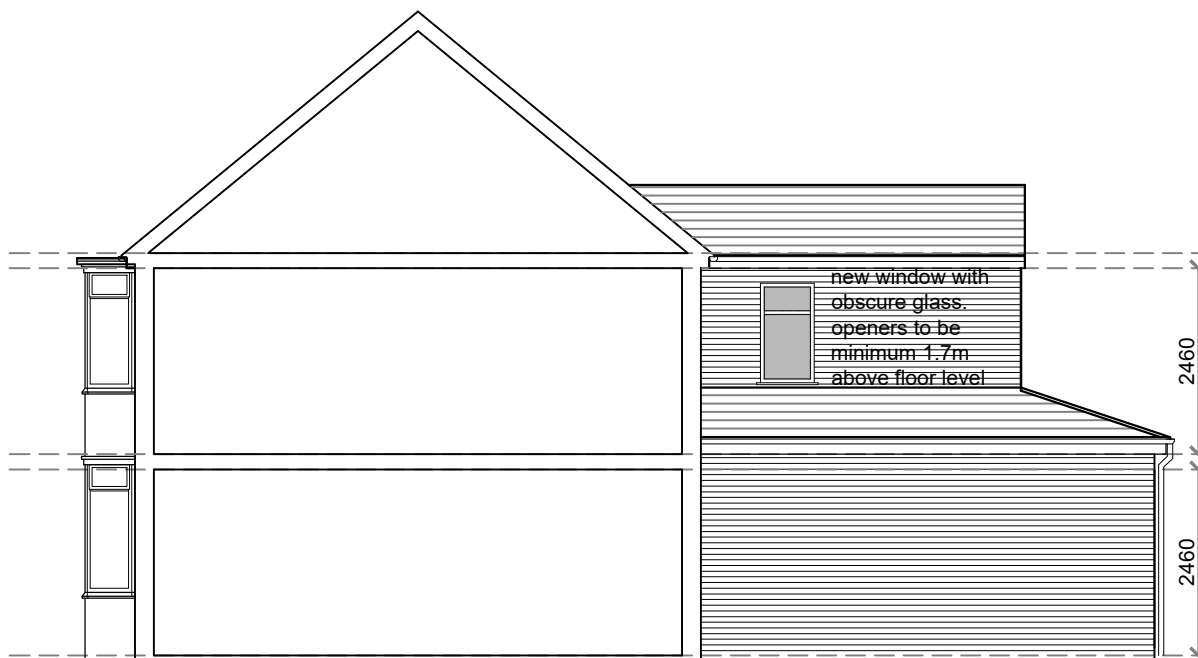

NOTES

proposed rear elevation - 1:100

proposed side elevation - 1:100

rev a - dimensions and shower window note added - 31.05.24

PROJECT -

double storey rear extension

107 blackwatch road

DRAWING TITLE -

proposed elevations

proposed side elevation - 1:100

DRAWING NUMBER -
08a

SCALE -
1:100 @ a4

DATE -
april 2024

DRAWN -
Zi

REVISION -