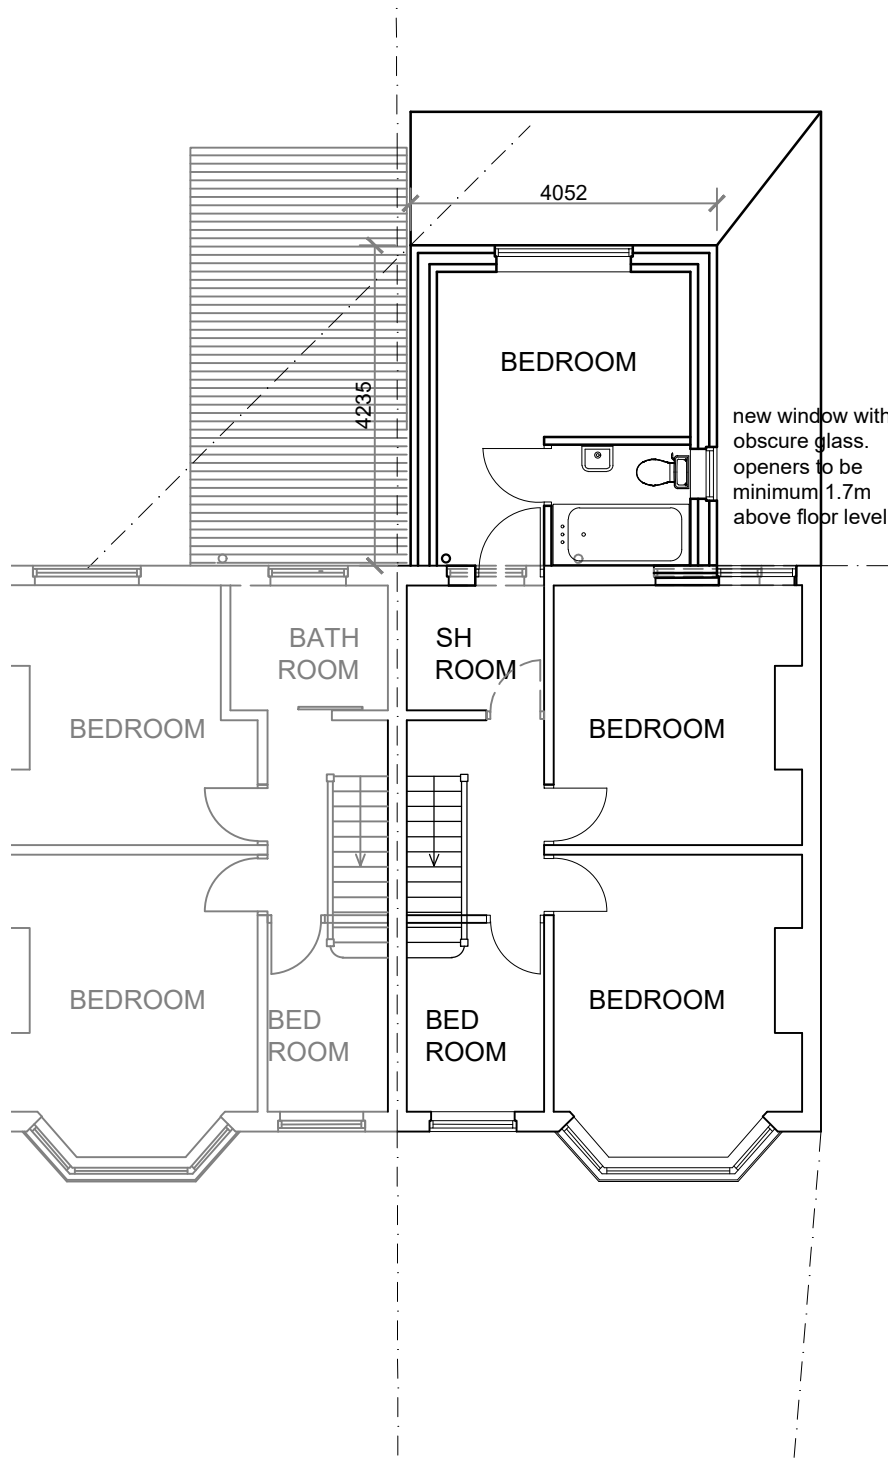

DRAWING TITLE -
proposed ground floor
plan

DRAWING NUMBER -
06

SCALE -
1:100 @ a4

DATE -
april 2024

DRAWN -
Zi

REVISION -
-

NOTES

rev a - drawing title amended and shower window note added - 31.05.24

PROJECT -
double storey rear extension

107 blackwatch road

DRAWING TITLE -
proposed first floor plan

DRAWING NUMBER -
07a

SCALE -
1:100 @ a4

DATE -
april 2024

DRAWN -
Zi

REVISION -
-

NOTES

proposed rear elevation - 1:100

proposed side elevation - 1:100

rev a - dimensions and shower window note added - 31.05.24

PROJECT -

double storey rear extension

107 blackwatch road

DRAWING TITLE -