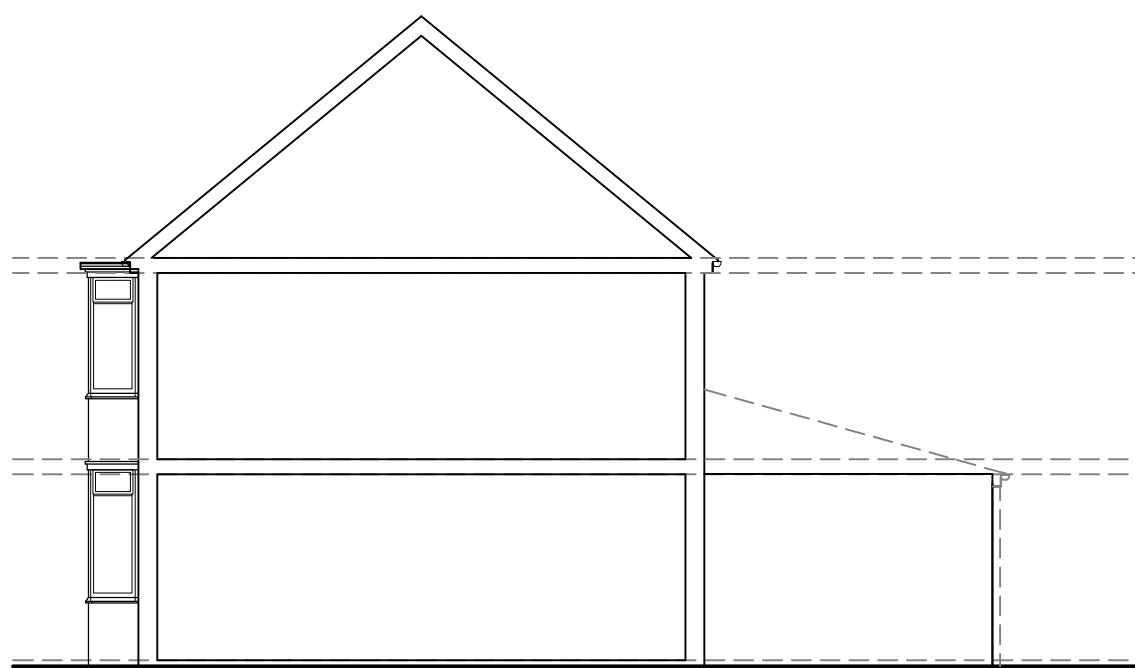

DRAWN -
Zi

REVISION -
-

NOTES

existing rear elevation - 1:100

existing side elevation - 1:100

existing side elevation - 1:100

PROJECT -

double storey rear extension

107 blackwatch road

DRAWING TITLE -

existing elevations

DRAWING NUMBER -

05

SCALE -

1:100 @ a4

DATE -

proposed elevations

proposed side elevation - 1:100

DRAWING NUMBER -
08a

SCALE -
1:100 @ a4

DATE -
april 2024

DRAWN -
Zi

REVISION -