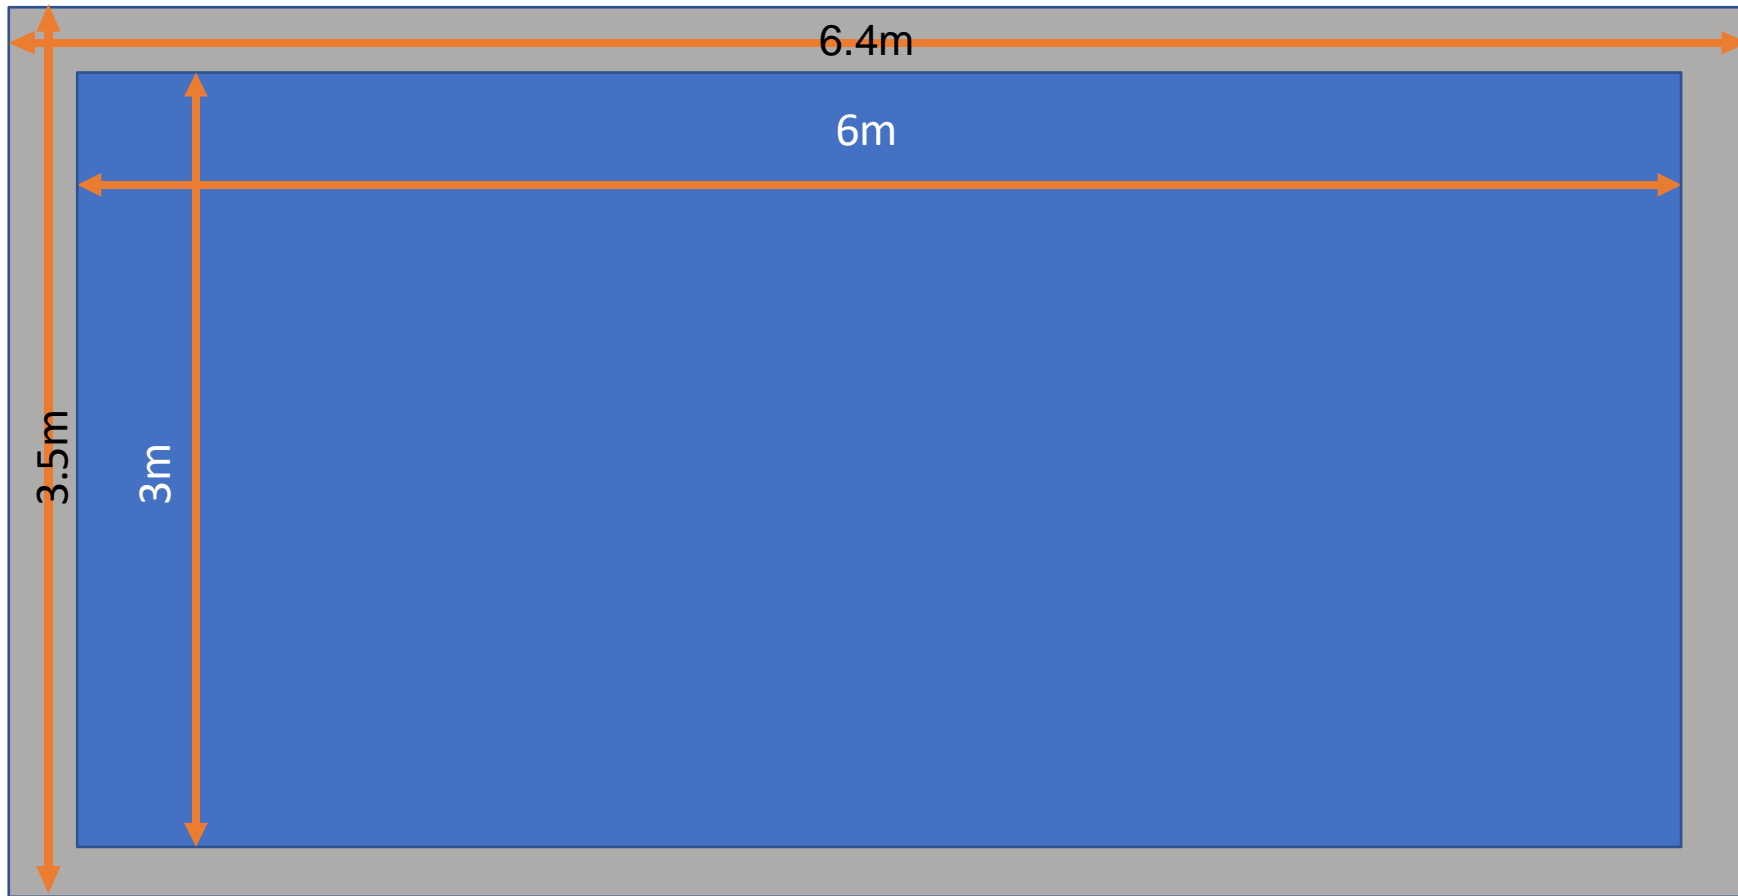

170mm

2m

D48 DIGITAL DISPLAY

© 2021 Google

© 2023 Google