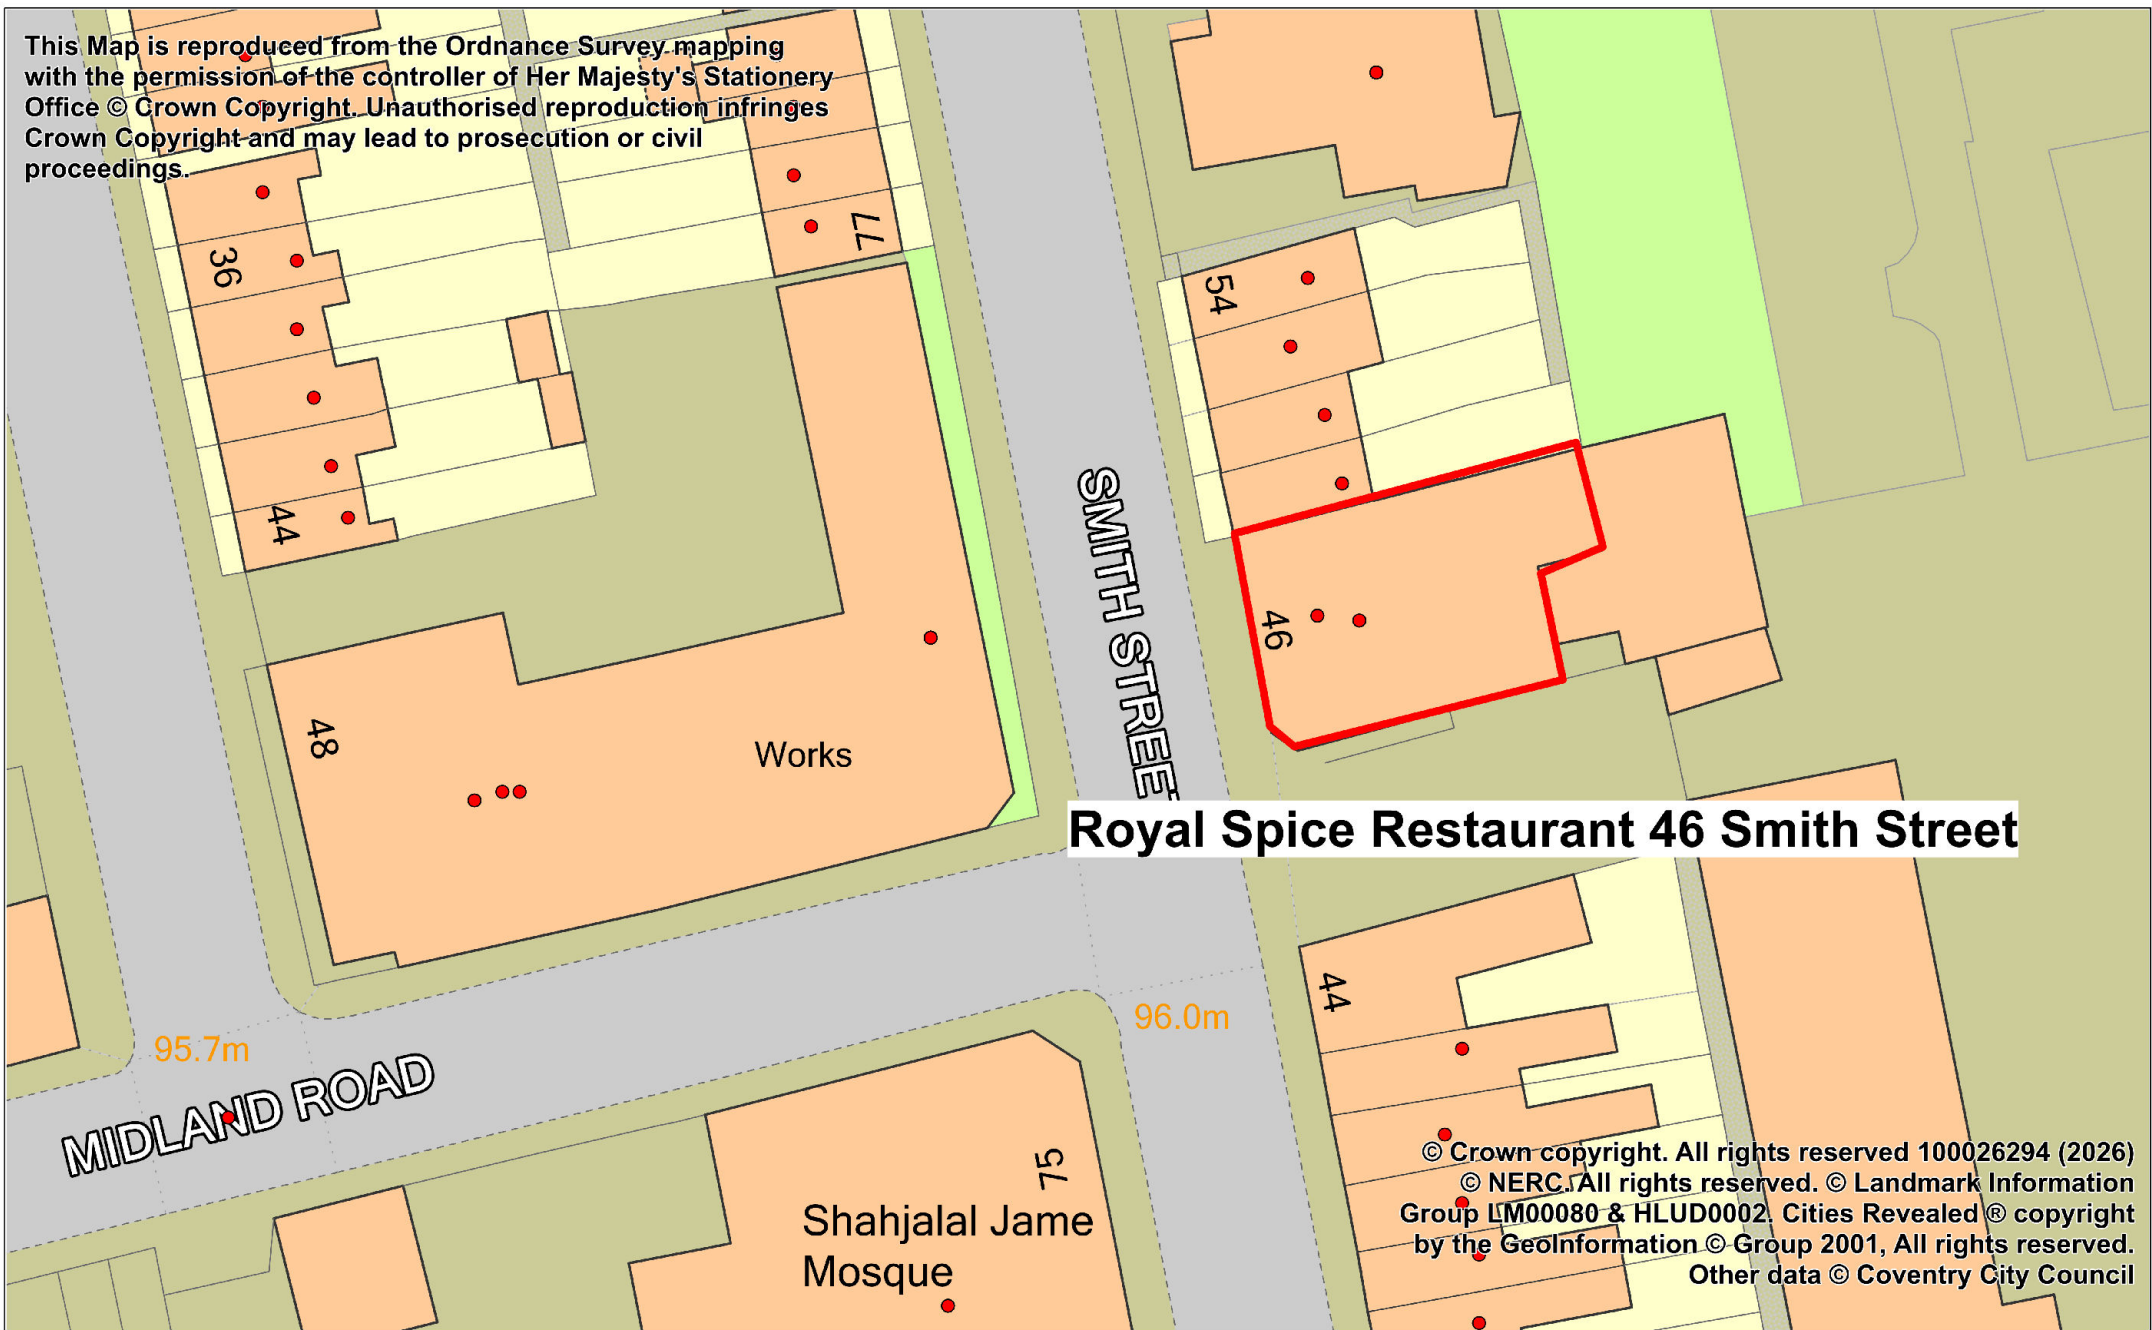

This Map is reproduced from the Ordnance Survey mapping with the permission of the controller of Her Majesty's Stationery Office © Crown Copyright. Unauthorised reproduction infringes Crown Copyright and may lead to prosecution or civil proceedings.

**Royal Spice Restaurant 46 Smith Street**

© Crown copyright. All rights reserved 100026294 (2026)  
© NERC. All rights reserved. © Landmark Information Group LM00080 & HLU0002. Cities Revealed® copyright by the GeoInformation © Group 2001, All rights reserved.  
Other data © Coventry City Council