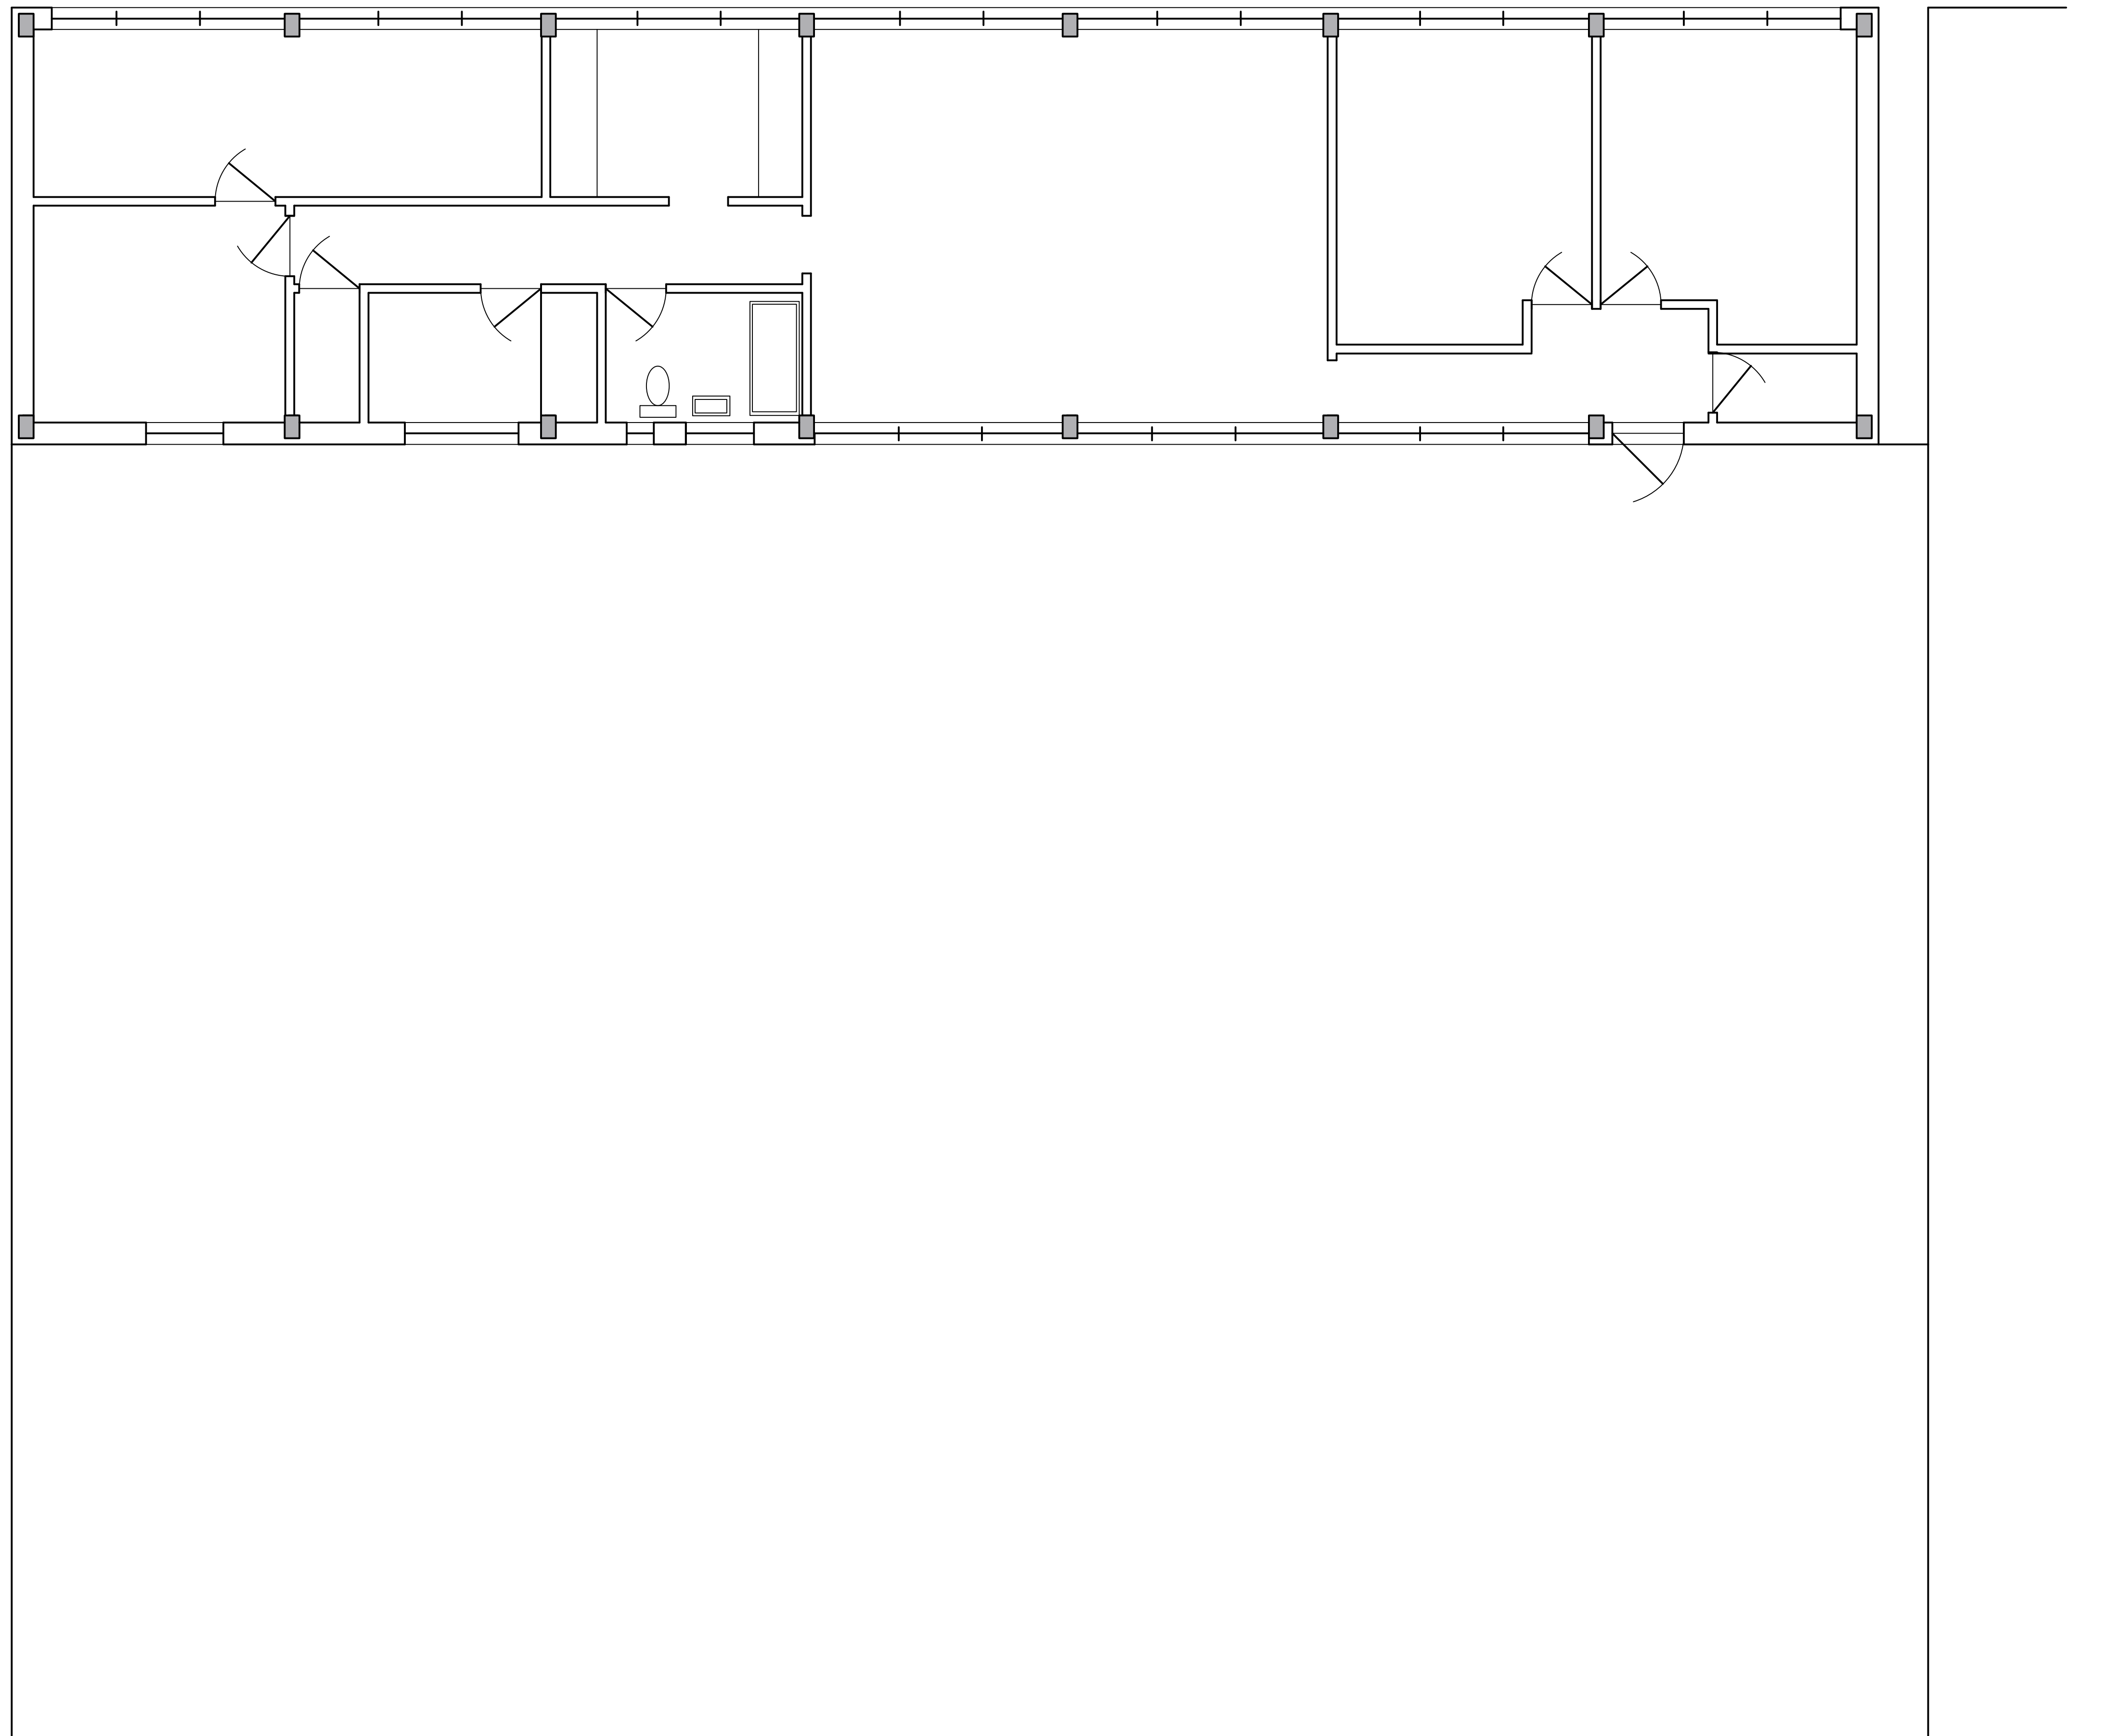

- CAMERAS 
- FIRE EXT 
-  EMERGENCY EXIT PUSH BAR TO OPEN
-  PUBLIC AREAS
-  PREMISES

0

10

proposed ground floor plans

04A

-  CAMERAS
-  FIRE EXT
-  EMERGENCY EXIT PUSH BAR TO OPEN
-  PUBLIC AREAS
-  PREMISES

proposed first floor plans  
 scale 1/50 @ A1  
 scale 1/100 @ A3

**05A**

# HEAT nightclub Teezers Coventry

existing second floor plans  
scale 1/50 @ A1  
scale 1/100 @ A3

**03**