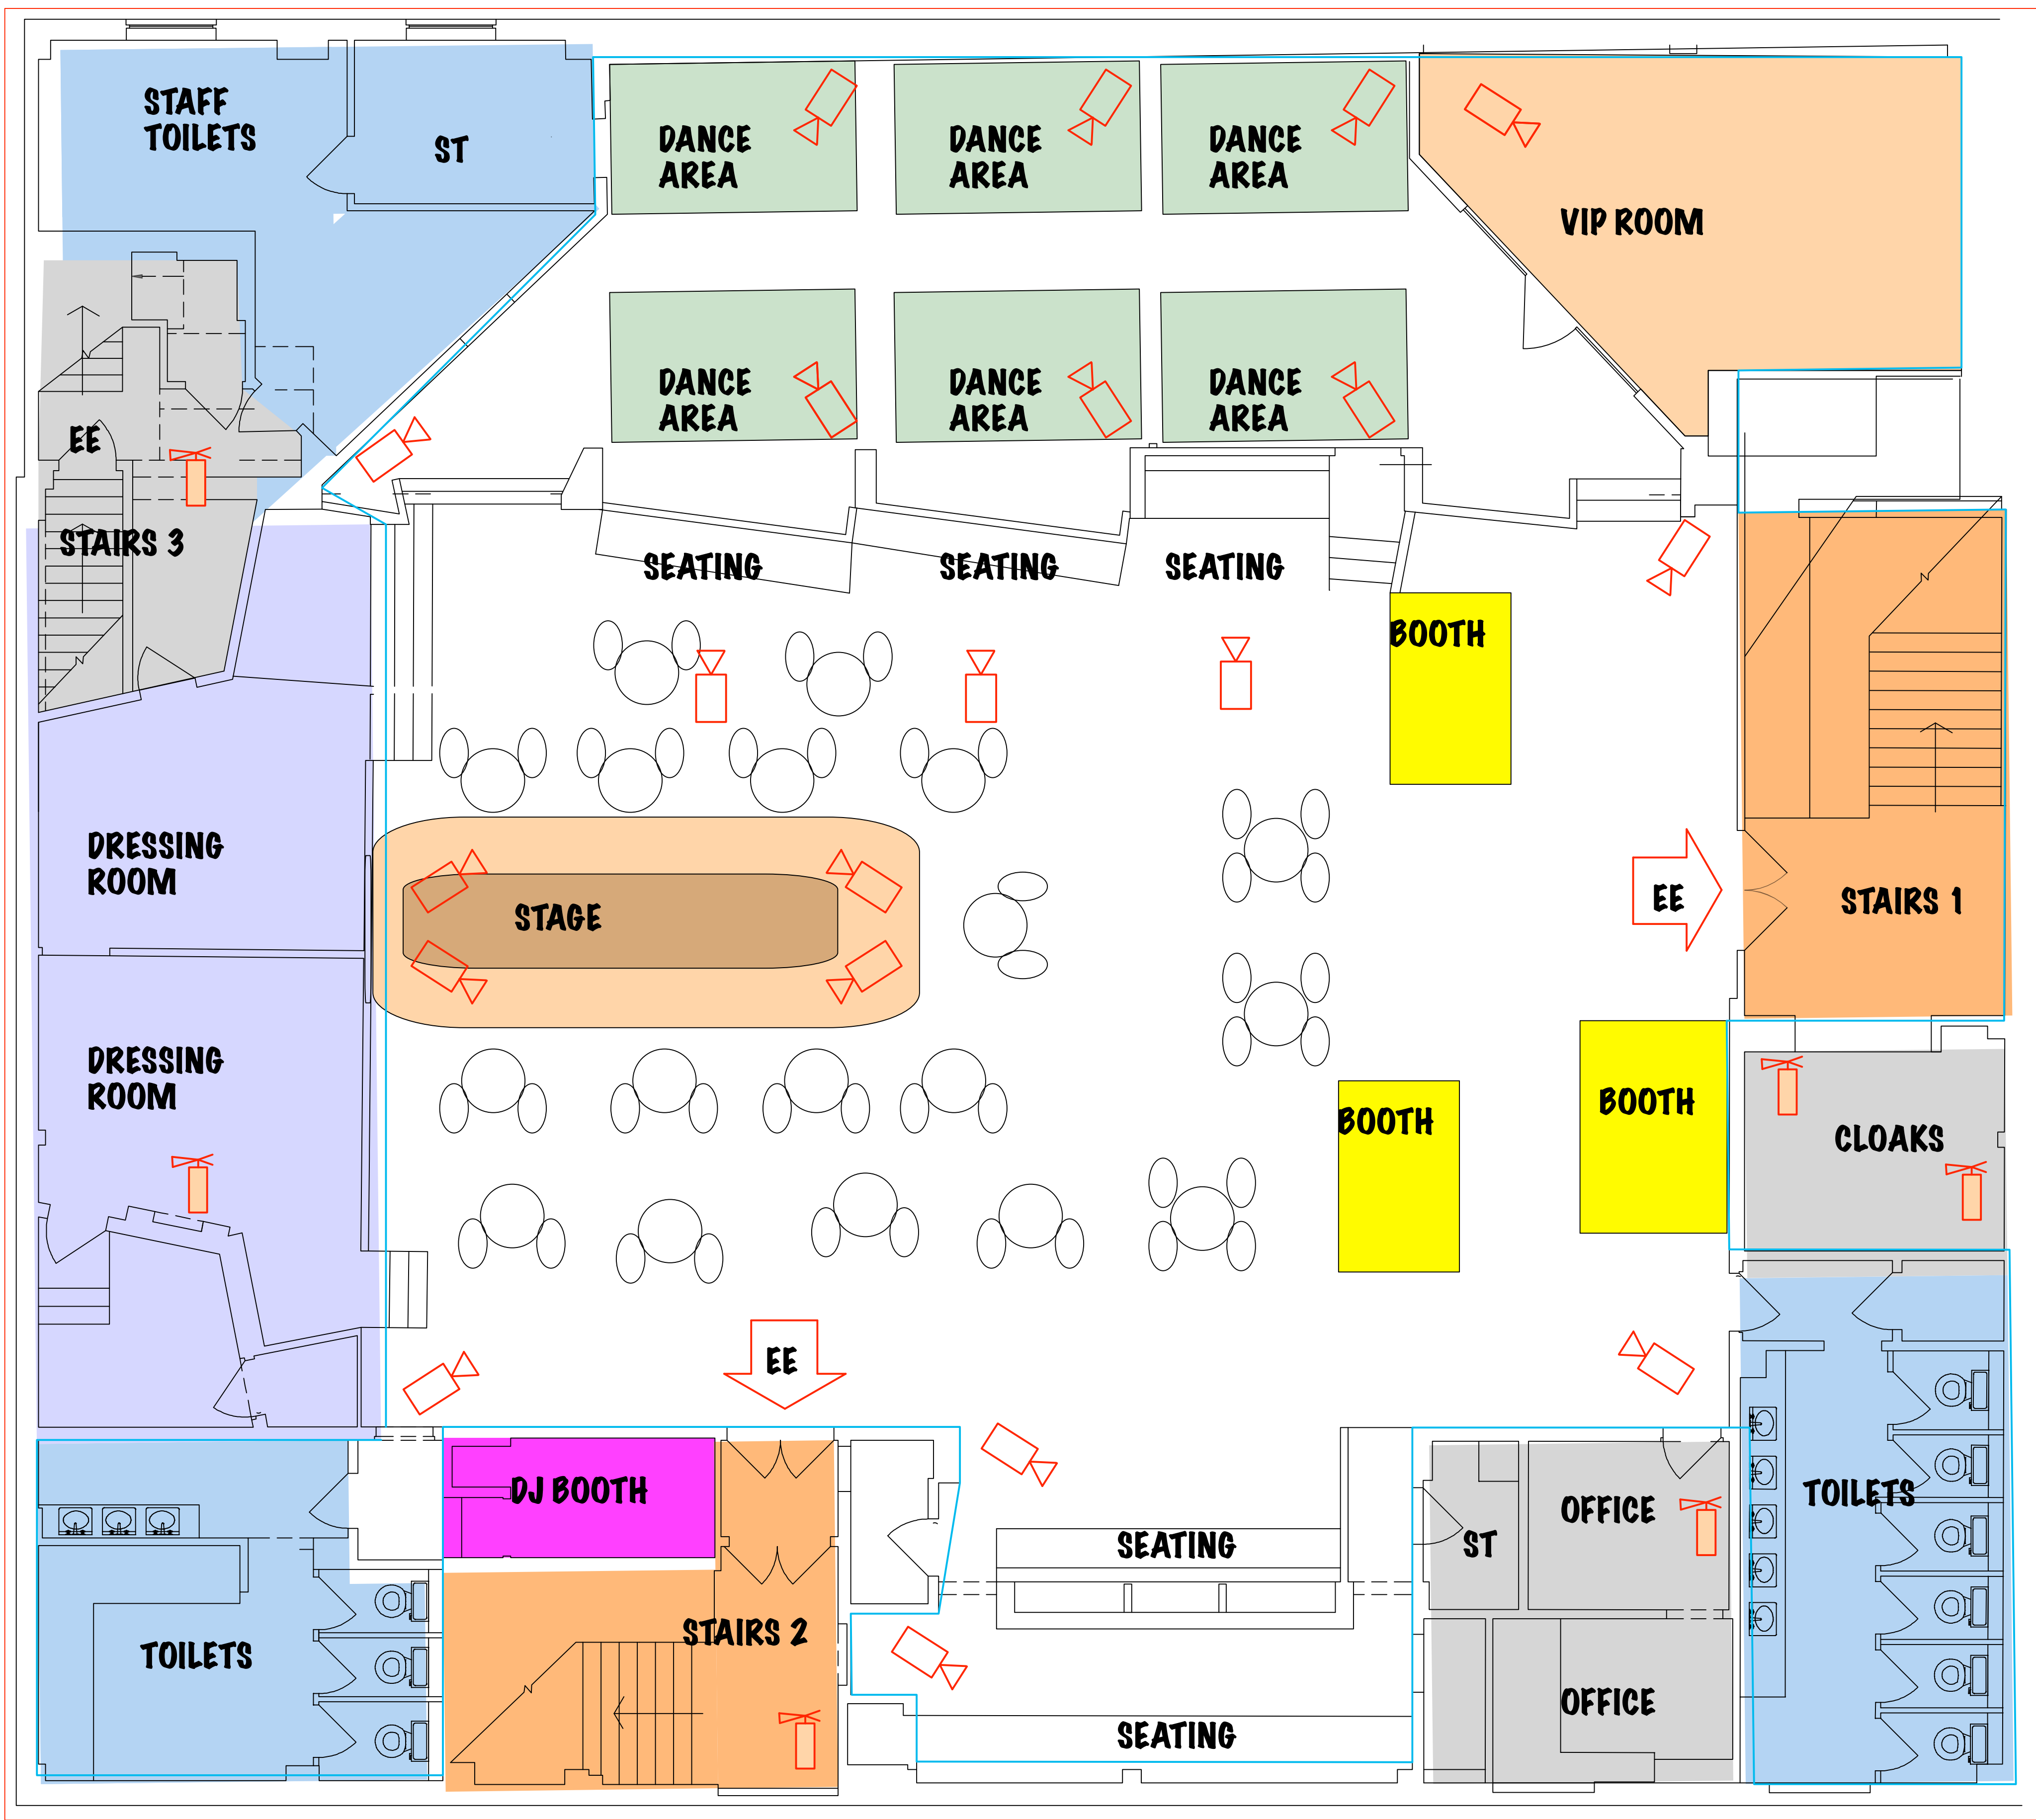

- CAMERAS 
- FIRE EXT 
-  EMERGENCY EXIT PUSH BAR TO OPEN
-  PUBLIC AREAS
-  PREMISES

0

10

proposed ground floor plans

04A

-  CAMERAS
-  FIRE EXT
-  EMERGENCY EXIT PUSH BAR TO OPEN
-  PUBLIC AREAS
-  PREMISES

proposed first floor plans  
 scale 1/50 @ A1  
 scale 1/100 @ A3

**05A**

# HEAT nightclub Teezers Coventry

existing second floor plans  
scale 1/50 @ A1  
scale 1/100 @ A3

**03**