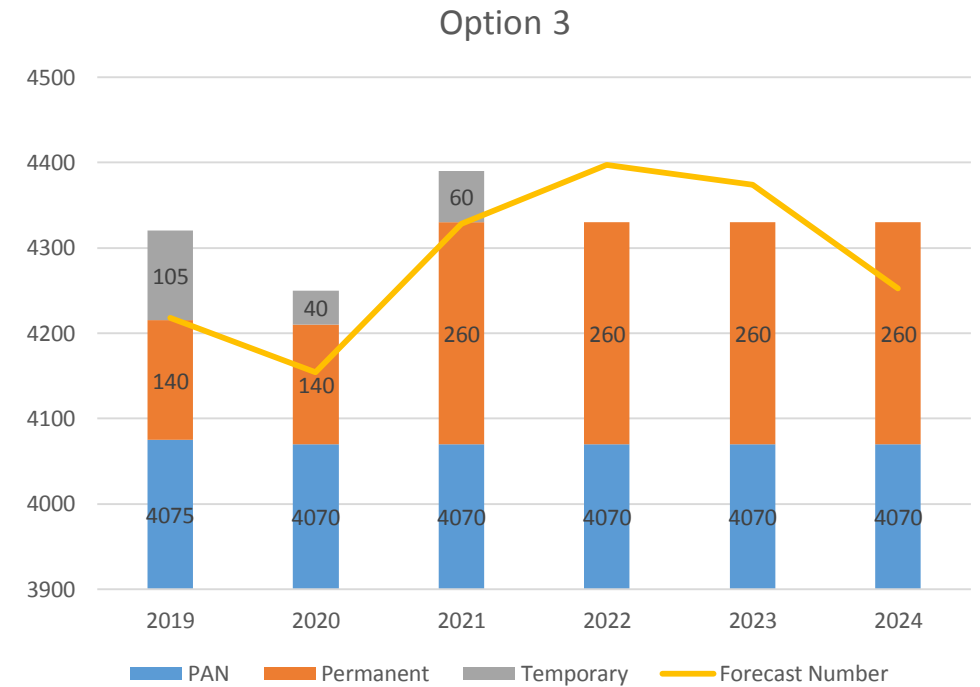

Temporary: (Taking OVER Published Admission Number – one off)

- Sidney Stringer (30)
- Foxford (5)
- Lyng Hall (30)
- Coundon Court (30)
- Caludon Castle (10)

Permanent: (Increasing Published Admission Number)

- Coundon Court (30)
- President Kennedy (30)
- Cardinal Newman (30)
- Caludon Castle (30)
- Whitley (20)

2020/21

Temporary: (Taking OVER Published Admission Number – one off)

- President Kennedy (30)
- Whitley Academy (10)

2021/22

Temporary: (Taking OVER Published Admission Number – one off)

- Caludon Castle (30)
- Westwood Academy (30)

Permanent: (Increasing Published Admission Number)

- Barr's Hill (30)
- Finham Park (30)
- Ernesford Grange (30)
- Coundon Court (30)