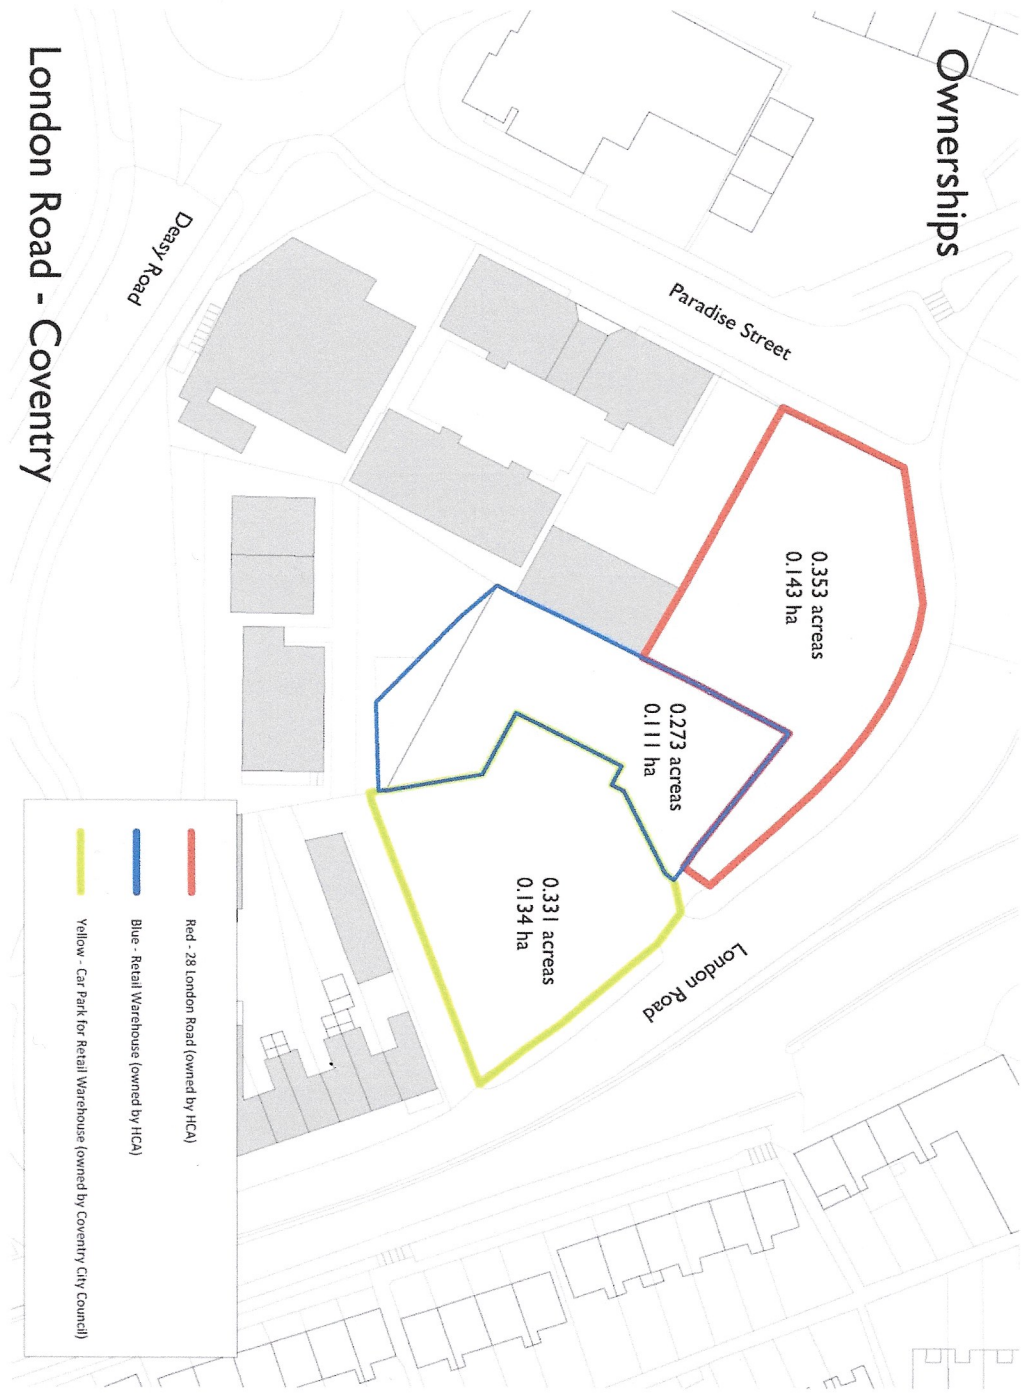

Appendix 1: Site Plans

Ownerships

London Road - Coventry

- Red - 28 London Road (owned by HCA)
- Blue - Retail Warehouse (owned by HCA)
- Yellow - Car Park for Retail Warehouse (owned by Coventry City Council)