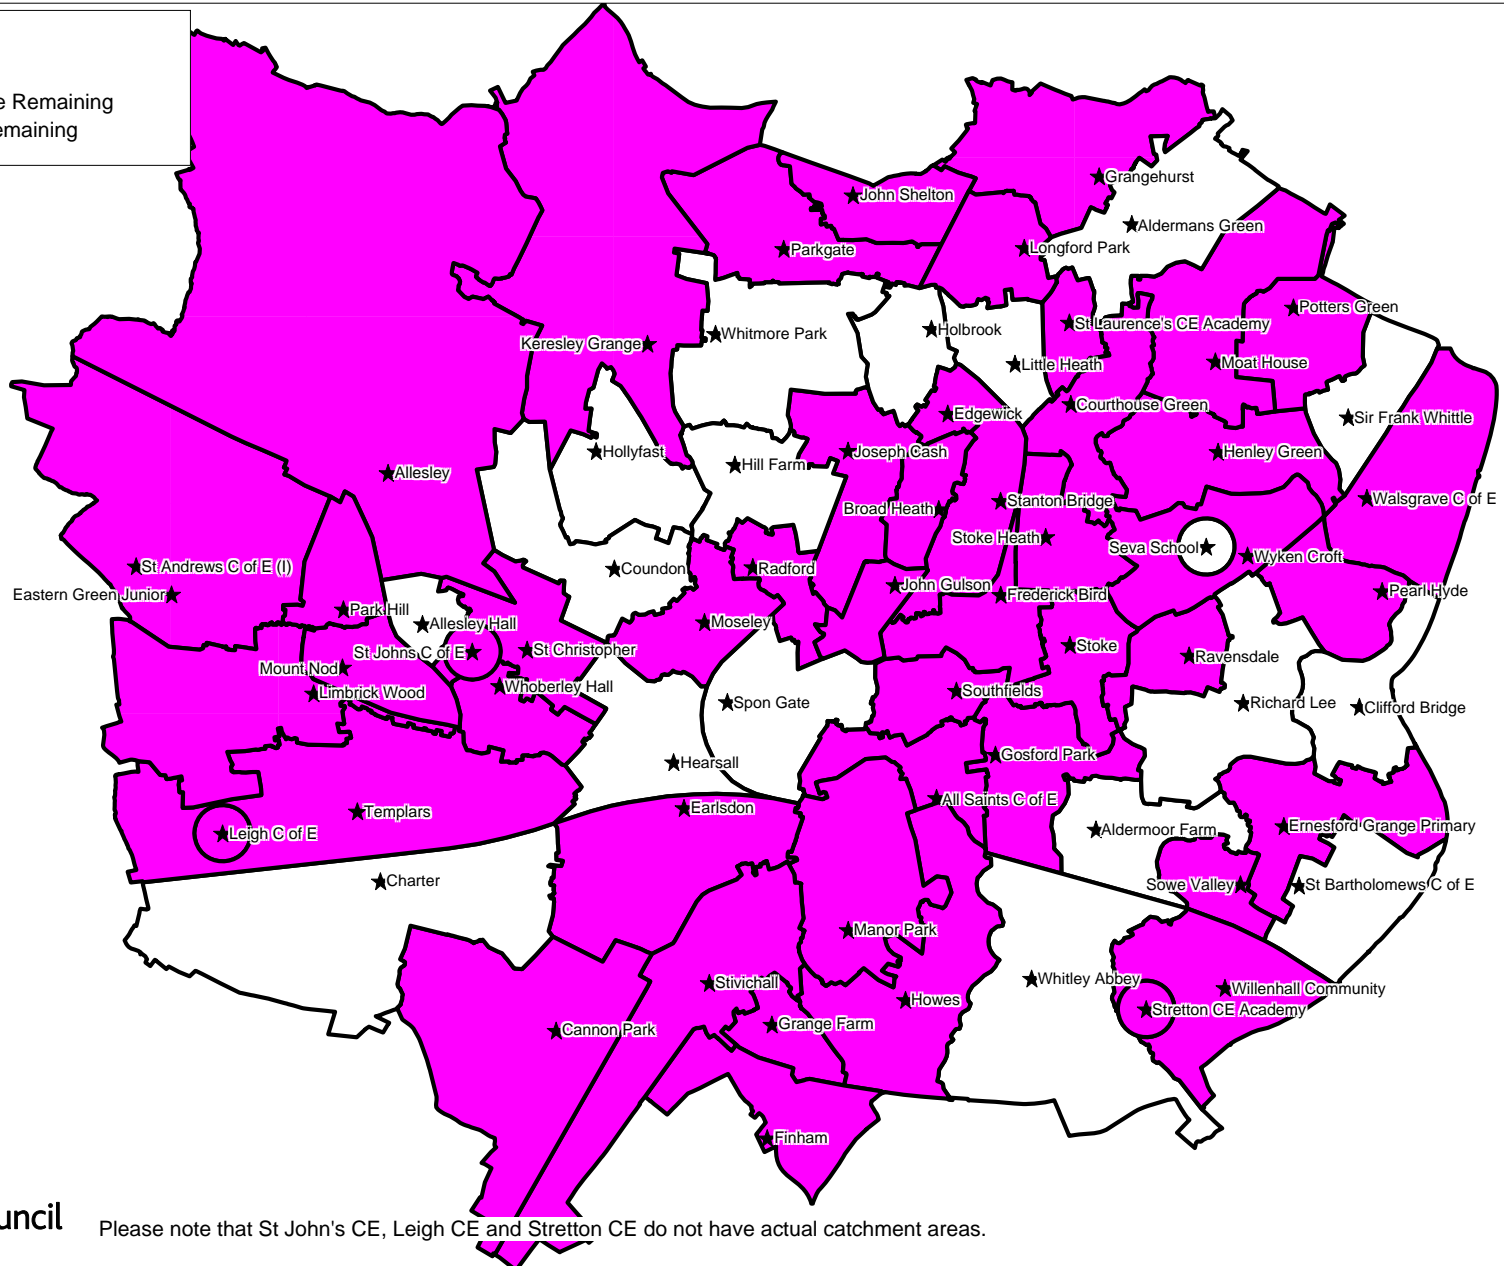

# Coventry Reception Classes - September 2014

- ★ Primary School
- Full School
- School with One Space Remaining
- School with Spaces Remaining

Coventry City Council

Please note that St John's CE, Leigh CE and Stretton CE do not have actual catchment areas.