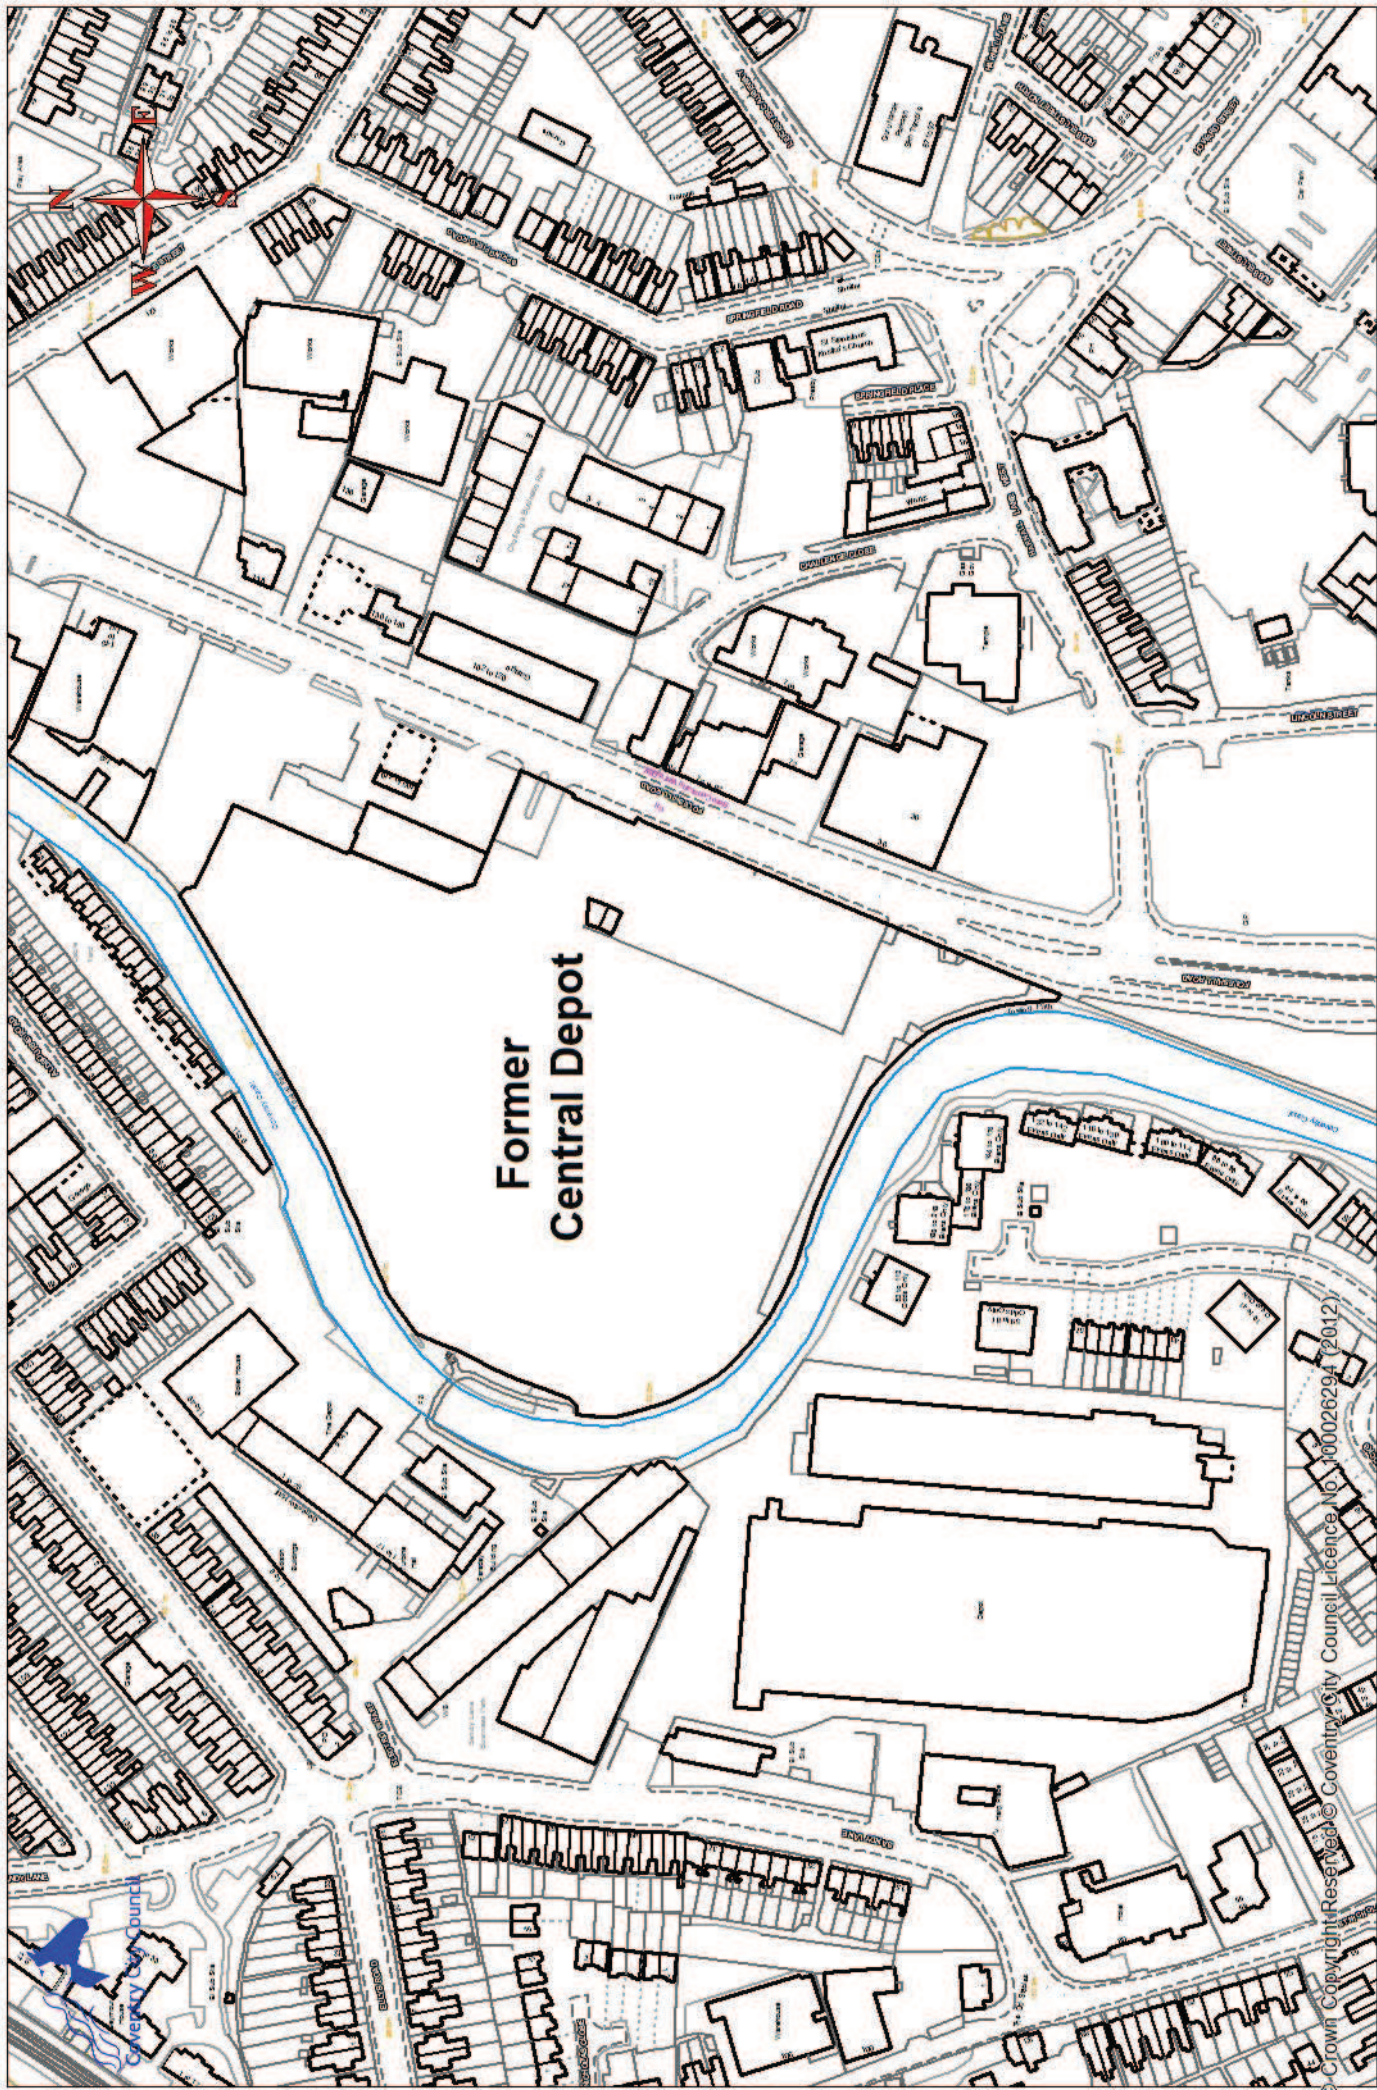

Former Central Depot, Coventry.

Scale at A4 1:1NTS

© Crown Copyright/ReserveTech© Coventry City Council Licence No 1000026294 (2012)

Plan Production Date: 10/06/2013